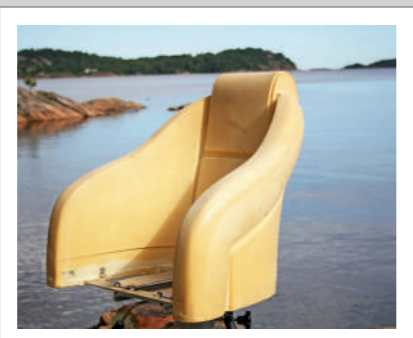

**OTHER
PRODUCTS**

FRAME ALUMINUM

INJECTED FOAM

RAIN COVER

ROUND PILLOW

CUSHIONS

JOCKEY SEAT

CONSOLE COVERS