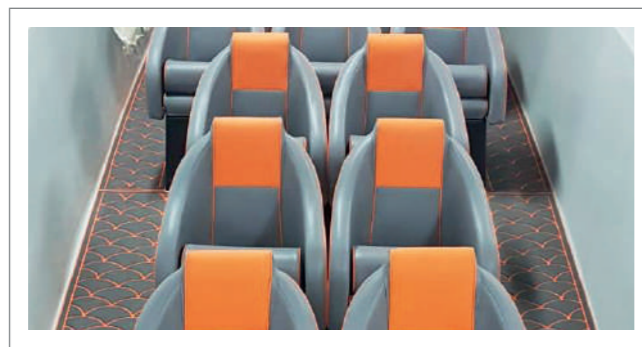

MAIA PENDEL

W = 57cm / H = 67cm / D = 67cm