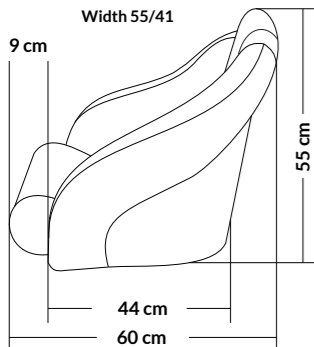

ADMIRAL

W = 58cm / H = 78cm / D = 68cm

PORTO MOVE

W = 52cm / H = 58cm / D = 60-70cm

CAPTAIN

PORTO FREE

with neck

PORTO FREE

with neck

PORTO FREE

without neck

ESTORIL

W = 57cm / H = 67cm / D = 67cm

CAPTAIN S

W = 51cm / H = 61cm / D = 60cm

MAIA PENDEL

W = 57cm / H = 67cm / D = 67cm

MAIA PENDEL TWIN

W = 94cm / H = 67cm / D = 67cm

CUSTOM SUNBED

PORTO FREE TWIN 85

with neck - width outside 95cm

PORTO FREE TWIN 100

with neck - width outside 110cm

STYRMANN

W = 44cm

STYRMANN TWIN

with armrest - W = 88cm