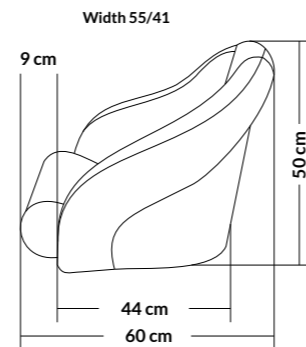

ADMIRAL

W = 58cm / H = 78cm / D = 68cm

PORTO MOVE

W = 52cm / H = 58cm / D = 60-70cm

CAPTAIN

PORTO FREE

with neck

PORTO FREE

with neck

PORTO FREE

without neck

ESTORIL

W = 57cm / H = 67cm / D = 67cm

CAPTAIN S

W = 51cm / H = 61cm / D = 60cm

MAIA PENDEL

W = 57cm / H = 67cm / D = 67cm

MAIA PENDEL TWIN

W = 94cm / H = 67cm / D = 67cm

CUSTOM SUNBED

PORTO FREE TWIN 85

with neck - width outside 95cm

PORTO FREE TWIN 100

with neck - width outside 110cm

STYRMANN

W = 44cm

STYRMANN TWIN

with armrest - W = 88cm