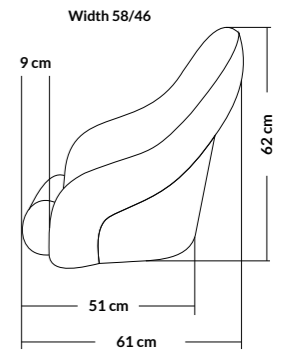

W = 59cm / H = 70cm / D = 62cm

VIANA

W = 59cm / H = 72cm / D = 58cm

Blue Sea
Corp. Lda.

R. D. João I 94 4450-161 Matosinhos | (+351) 961 110 914 | jblueseacorp@gmail.com

WWW.BLUESEACORP.COM

FARO

W = 57cm / H = 72cm / D = 65cm

ADMIRAL

W = 58cm / H = 78cm / D = 68cm

PORTO MOVE

W = 52cm / H = 58cm / D = 60-70cm

CAPTAIN

PORTO FREE

with neck

PORTO FREE

with neck

PORTO FREE

without neck

ESTORIL

W = 57cm / H = 67cm / D = 67cm

CAPTAIN S

W = 51cm / H = 61cm / D = 60cm

MAIA PENDEL

W = 57cm / H = 67cm / D = 67cm

MAIA PENDEL TWIN

W = 94cm / H = 67cm / D = 67cm

CUSTOM SUNBED

PORTO FREE TWIN 85

with neck - width outside 95cm

PORTO FREE TWIN 100

with neck - width outside 110cm